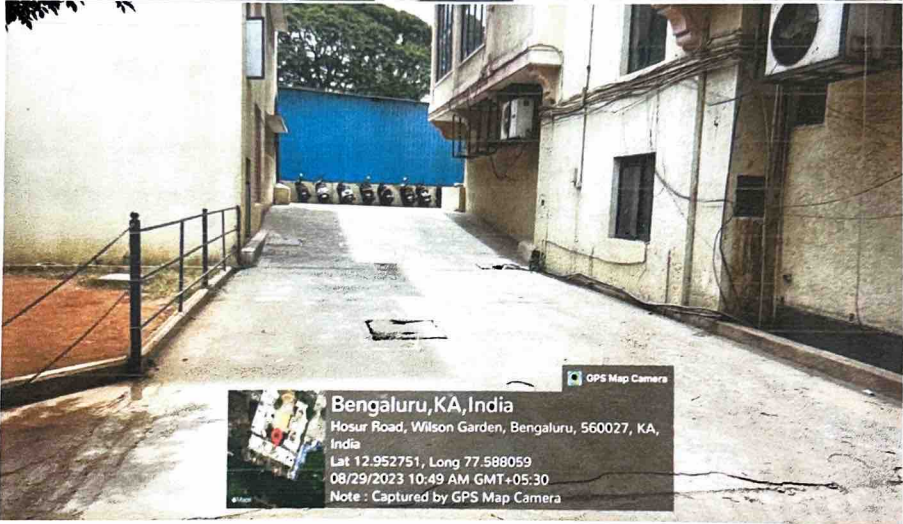

Principal
AL-AMEEN COLLEGE OF LAW
59, Behind Al-Ameen Tower,
Near Lalbagh Main Gate,
Hosur Road, Bangalore-560027
Ph: 080-22112563/65, Fax: 080-22278464