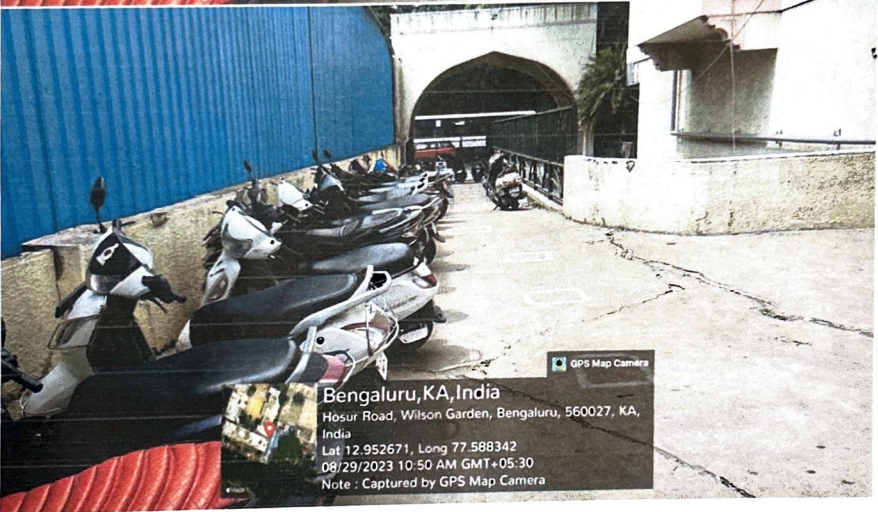

Rajesh
AL-AWAZIYAH COLLEGE OF LAW
59, Behind Al-Ameen Tower,
Near Lalbagh Main Gate,
Hosur Road, Bangalore-560027
Ph: 080-22112563/65, Fax: 080-22278464