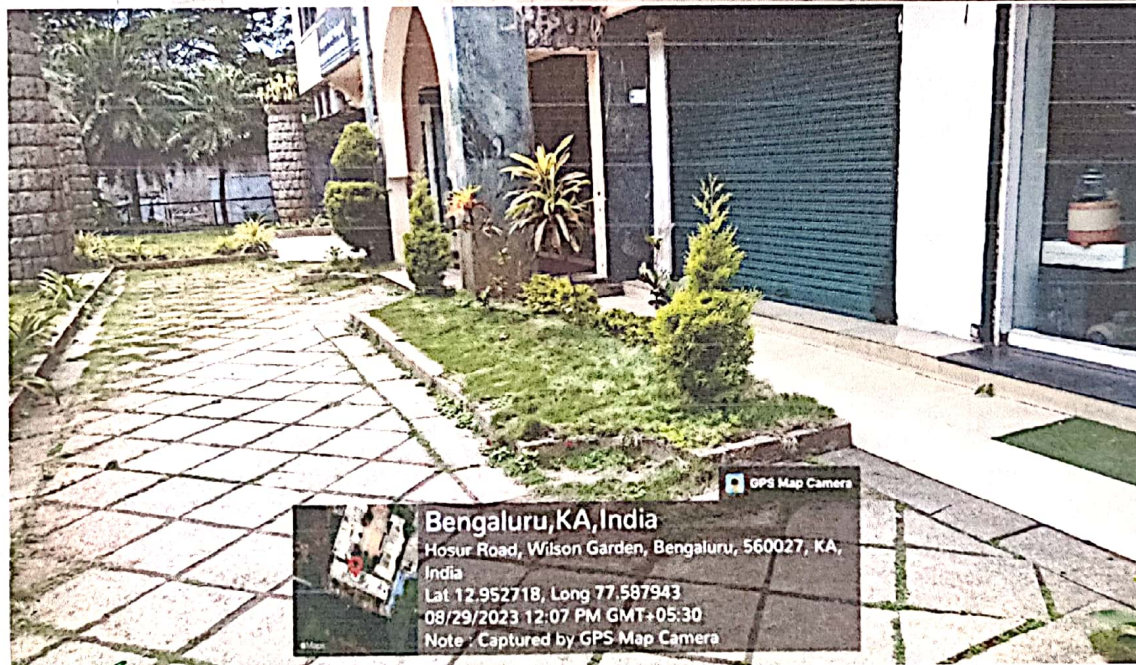

ಅಲ್ - ಅಮೀನ್ ಕಾನೂನು ಕಾಲೇಜು AL-AMEEN COLLEGE OF LAW

Affiliated to Karnataka State Law University and Recognised by Bar Council of India

ACCREDITED WITH NAAC B++

GEO TAGGED PHOTOGRAPHS

Bengaluru,KA,India
Hosur Road, Wilson Garden, Bengaluru, 560027, KA, India
Lat 12.952733, Long 77.587877
08/29/2023 12:07 PM GMT+05:30
Note : Captured by GPS Map Camera

Bengaluru,KA,India
Hosur Road, Wilson Garden, Bengaluru, 560027, KA, India
Lat 12.952718, Long 77.587943
08/29/2023 12:07 PM GMT+05:30
Note : Captured by GPS Map Camera

Handwritten signature
AL-AMEEN COLLEGE OF LAW
59, Behind Al-Ameen Tower,
Near Lalbagh Main Gate,
Hosur Road, Bangalore-560027
Ph: 080-22112563/65, Fax: 080-22278464